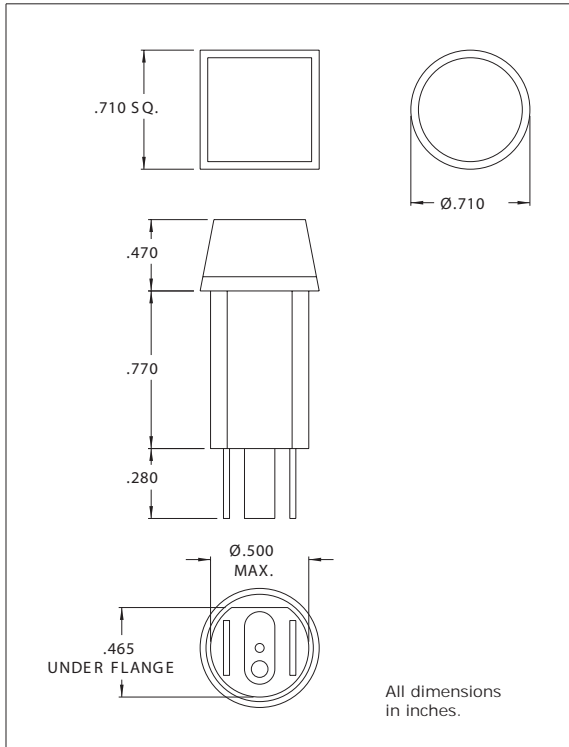

**3062 Series Relampable Incandescent Indicator Light**

**DESCRIPTION AND FEATURES**

**Ordering Information:**  
 For use with T-2 slide base (short) lamps.  
 Complete assembly consists of socket (3062), lamp and lens (see chart below).  
 Items supplied unassembled. Lamp lens and socket must be ordered separately.

**Mounting:** Ø.500 hole, supplied with push-on speednut SN0461  
 Mounting hole pattern on page SP2.

**Lens:** Polycarbonate, snap-on

**Body:** Black Nylon

**Terminals:** Nickel plated brass

Lens Color Table		
Color	Round Lens No.	Square Lens No.
Red	3111	3121
Clear	3112	3122
Amber	3113	3123
White	3114	3124
Green	3115	3125
Blue	3116	3126
Yellow	3117	3127